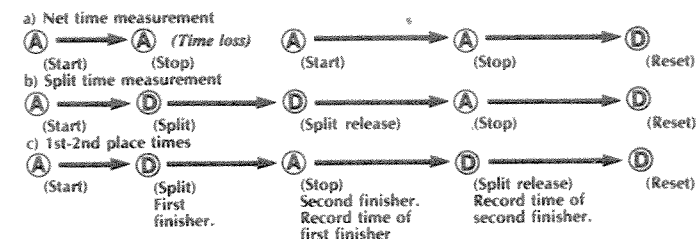

READING THE DISPLAY

SETTING REGULAR TIME (home time) AND CALENDAR

MULTI-FUNCTION WORLD TIME ALARM MODE

COUNTDOWN ALARM OPERATION

STOPWATCH OPERATION

WORLD TIME MODE

(Searching local time) Press **A** or **B** in world time mode to display each standard time (local time) of 29 cities. Standard time of city displayed last appears first when mode is shifted from regular timekeeping to world time.

(One touch local time recall) Press **A** in regular timekeeping mode to recall local time of city displayed last in world time mode. This function is useful when local time of certain city needs to be checked frequently.