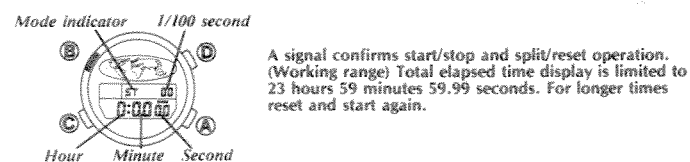

READING THE DISPLAY

SETTING REGULAR TIME (home time) AND CALENDAR

MULTI-FUNCTION WORLD TIME ALARM MODE

COUNTDOWN ALARM OPERATION

STOPWATCH OPERATION

WORLD TIME MODE

(Searching local time) Press **A** or **B** in world time mode to display each standard time (local time) of 29 cities. Standard time of city displayed last appears first when mode is shifted from regular timekeeping to world time.