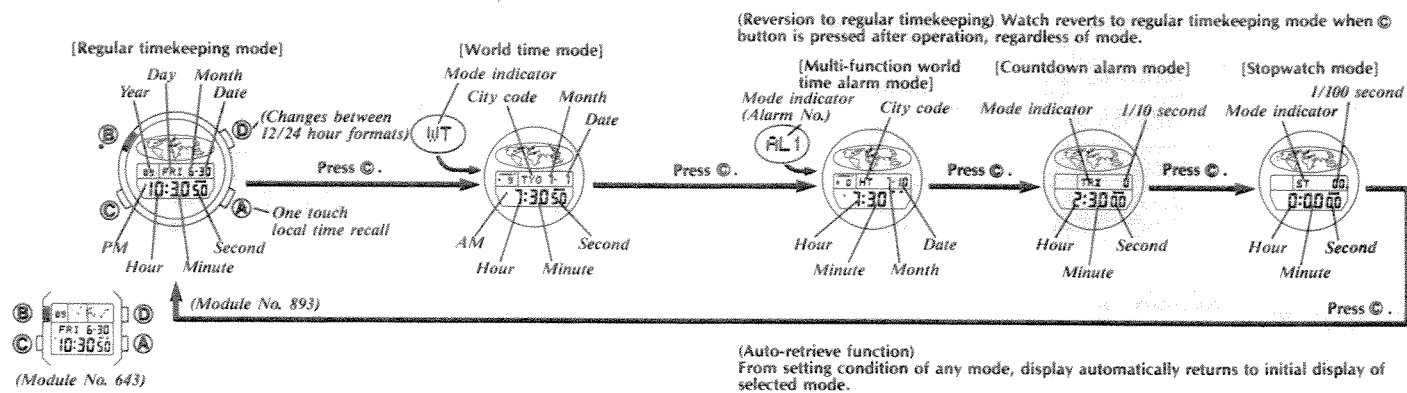

READING THE DISPLAY

SETTING REGULAR TIME (home time) AND CALENDAR

MULTI-FUNCTION WORLD TIME ALARM MODE

COUNTDOWN ALARM OPERATION

STOPWATCH OPERATION

WORLD TIME MODE

(Searching local time) Press **A** or **B** in world time mode to display each standard time (local time) of 29 cities. Standard time of city displayed last appears first when mode is shifted from regular timekeeping to world time.

(One touch local time recall) Press **A** in regular timekeeping mode to recall local time of city displayed last in world time mode. This function is useful when local time of certain city needs to be checked frequently.