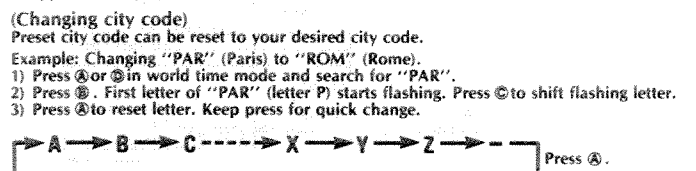

Difference between GMT	City code	City	Other major city in same time zone
-11	---	---	PAGO PAGO
-10	HNL	HONOLULU	PAPEETE
-09	ANC	ANCHORAGE	NOME
-08	LAX	LOS ANGELES	SAN FRANCISCO, LAS VEGAS, VANCOUVER, SEATTLE, DAWSON CITY
-07	DEN	DENVER	EL PASO, EDMONTON
-06	CHI	CHICAGO	HOUSTON, DALLAS, NEW ORLEANS, MEXICO CITY, WINNIPEG
-05	NYC	NEW YORK	MONTREAL, DETROIT, MIAMI, BOSTON, PANAMA CITY, HAVANA, LIMA, BOGOTA
-04	CCS	CARACAS	LA PAZ, SANTIAGO, PORT OF SPAIN
-03	RIO	RIO DE JANEIRO	SAO PAULO, BUENOS AIRES, BRASILIA, MONTEVIDEO
-02	---	---	---
-01	---	---	AZORES, PRAIA
+00	LON	LONDON	DUBLIN, LISBON, CASABLANCA, DAKAR, ABIDJAN
+01	PAR	PARIS	MILAN, ROME, MADRID, AMSTERDAM, FRANKFURT, HAMBURG, VIENNA, STOCKHOLM, ALGIERS, BERLIN
+02	CAI	CAIRO	ATHENS, HELSINKI, ISTANBUL, BEIRUT, DAMASCUS, CAPE TOWN
+03	MOW	MOSCOW	KUWAIT, RIYADH, JEDDAH, ADEN, BAGHDAD, ADDIS ABABA, NAIROBI
+3.5	THR	TEHERAN	SHIRAZ
+04	DXB	DUBAI	ABU DHABI, MUSCAT
+4.5	KBL	KABUL	---
+05	KHI	KARACHI	ASHKABAD
+5.5	DEL	DELHI	BOMBAY, CALCUTTA, COLOMBO
+06	DAC	DHAKA	TASHKENT, ALMA-ATA
+6.5	RGN	YANGON	---
+07	BKK	BANGKOK	JAKARTA, PHNOM-PENH, HANOI, VIENTIANE, NOVOSIBIRSK
+08	HKG	HONG KONG	SINGAPORE, KUALA LUMPUR, BEIJING, TAIPEI, MANILA, PERTH, ULAN BATOR, IRKUTSK
+09	TYO	TOKYO	SEOUL, PYONGYANG
+9.5	ADL	ADELAIDE	DARWIN
+10	SYD	SYDNEY	MELBOURNE, GUAM, RABAU, KHABAROVSK
+11	NOU	NOUMEA	PORT VILA
+12	WLG	WELLINGTON	CHRISTCHURCH SUVA, NAURU ISLAND