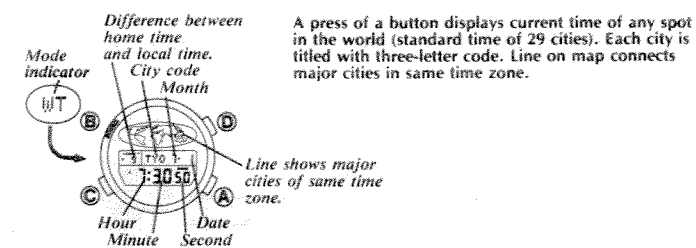

READING THE DISPLAY

SETTING REGULAR TIME (home time) AND CALENDAR

MULTI-FUNCTION WORLD TIME ALARM MODE

COUNTDOWN ALARM OPERATION

STOPWATCH OPERATION

WORLD TIME MODE

(Searching local time) Press **A** or **B** in world time mode to display each standard time (local time) of 29 cities. Standard time of city displayed last appears first when mode is shifted from regular timekeeping to world time.