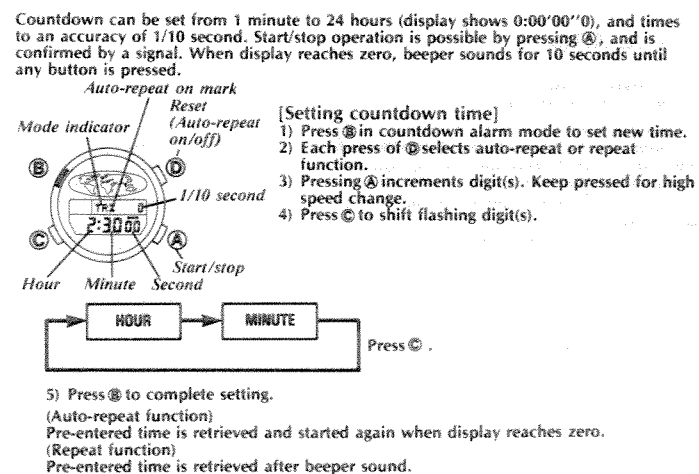

READING THE DISPLAY

SETTING REGULAR TIME (home time) AND CALENDAR

MULTI-FUNCTION WORLD TIME ALARM MODE

COUNTDOWN ALARM OPERATION

STOPWATCH OPERATION

WORLD TIME MODE

(Searching local time) Press **A** or **B** in world time mode to display each standard time (local time) of 29 cities. Standard time of city displayed last appears first when mode is shifted from regular timekeeping to world time.