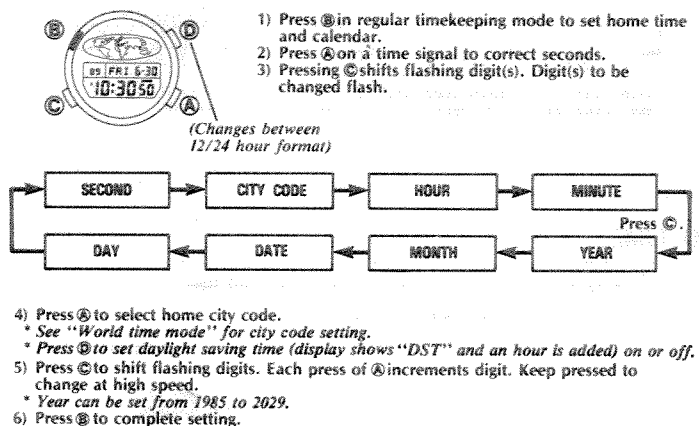

READING THE DISPLAY

SETTING REGULAR TIME (home time) AND CALENDAR

MULTI-FUNCTION WORLD TIME ALARM MODE

COUNTDOWN ALARM OPERATION

STOPWATCH OPERATION

WORLD TIME MODE

(Searching local time) Press **A** or **B** in world time mode to display each standard time (local time) of 29 cities. Standard time of city displayed last appears first when mode is shifted from regular timekeeping to world time.

(One touch local time recall) Press **A** in regular timekeeping mode to recall local time of city displayed last in world time mode. This function is useful when local time of certain city needs to be checked frequently.