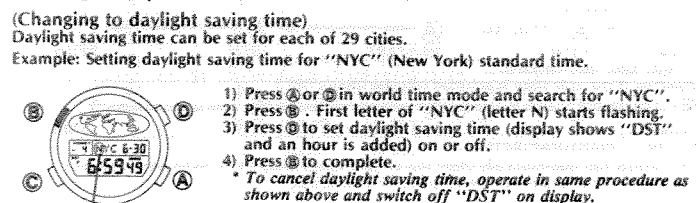

Difference between GMT	City code	City	Other major city in same time zone
-11	---	---	PAGO PAGO
-10	HNL	HONOLULU	PAPEETE
-09	ANC	ANCHORAGE	NOME
-08	LAX	LOS ANGELES	SAN FRANCISCO, LAS VEGAS, VANCOUVER, SEATTLE, DAWSON CITY
-07	DEN	DENVER	EL PASO, EDMONTON
-06	CHI	CHICAGO	HOUSTON, DALLAS, NEW ORLEANS, MEXICO CITY, WINNIPEG
-05	NYC	NEW YORK	MONTREAL, DETROIT, MIAMI, BOSTON, PANAMA CITY, HAVANA, LIMA, BOGOTA
-04	CCS	CARACAS	LA PAZ, SANTIAGO, PORT OF SPAIN
-03	RIO	RIO DE JANEIRO	SAO PAULO, BUENOS AIRES, BRASILIA, MONTEVIDEO
-02	---	---	---
-01	---	---	AZORES, PRAIA
+00	LON	LONDON	DUBLIN, LISBON, CASABLANCA, DAKAR, ABIDJAN
+01	PAR	PARIS	MILAN, ROME, MADRID, AMSTERDAM, FRANKFURT, HAMBURG, VIENNA, STOCKHOLM, ALGIERS, BERLIN
+02	CAI	CAIRO	ATHENS, HELSINKI, ISTANBUL, BEIRUT, DAMASCUS, CAPE TOWN
+03	MOW	MOSCOW	KUWAIT, RIYADH, JEDDAH, ADEN, BAGHDAD, ADDIS ABABA, NAIROBI
+3.5	THR	TEHERAN	SHIRAZ
+04	DXB	DUBAI	ABU DHABI, MUSCAT
+4.5	KBL	KABUL	---
+05	KHI	KARACHI	ASHKABAD
+5.5	DEL	DELHI	BOMBAY, CALCUTTA, COLOMBO
+06	DAC	DHAKA	TASHKENT, ALMA-ATA
+6.5	RGN	YANGON	---
+07	BKK	BANGKOK	JAKARTA, PHNOM-PENH, HANOI, VIENTIANE, NOVOSIBIRSK
+08	HKG	HONG KONG	SINGAPORE, KUALA LUMPUR, BEIJING, TAIPEI, MANILA, PERTH, ULAN BATOR, IRKUTSK
+09	TYO	TOKYO	SEOUL, PYONGYANG
+9.5	ADL	ADELAIDE	DARWIN
+10	SYD	SYDNEY	MELBOURNE, GUAM, RABAU, KHABAROVSK
+11	NOU	NOUMEA	PORT VILA
+12	WLG	WELLINGTON	CHRISTCHURCH SUVA, NAURU ISLAND