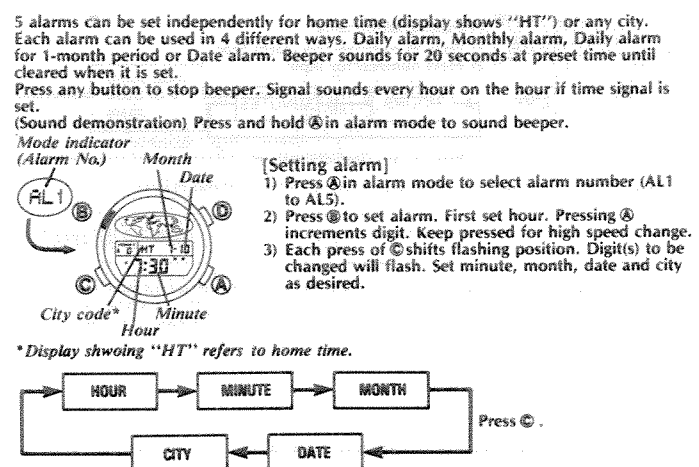

READING THE DISPLAY

SETTING REGULAR TIME (home time) AND CALENDAR

MULTI-FUNCTION WORLD TIME ALARM MODE

COUNTDOWN ALARM OPERATION

STOPWATCH OPERATION

WORLD TIME MODE

(Searching local time) Press **A** or **B** in world time mode to display each standard time (local time) of 29 cities. Standard time of city displayed last appears first when mode is shifted from regular timekeeping to world time.

(One touch local time recall) Press **A** in regular timekeeping mode to recall local time of city displayed last in world time mode. This function is useful when local time of certain city needs to be checked frequently.