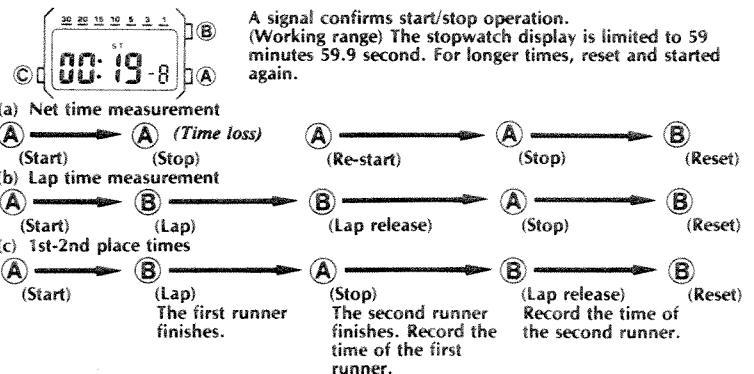

Module No. 487/506/526/683

READING THE DISPLAY

COUNTDOWN ALARM OPERATION

SETTING DAILY ALARM

ON OR OFF SETTING OF DAILY ALARM AND TIME SIGNAL

STOPWATCH OPERATION

SETTING TIME AND CALENDAR