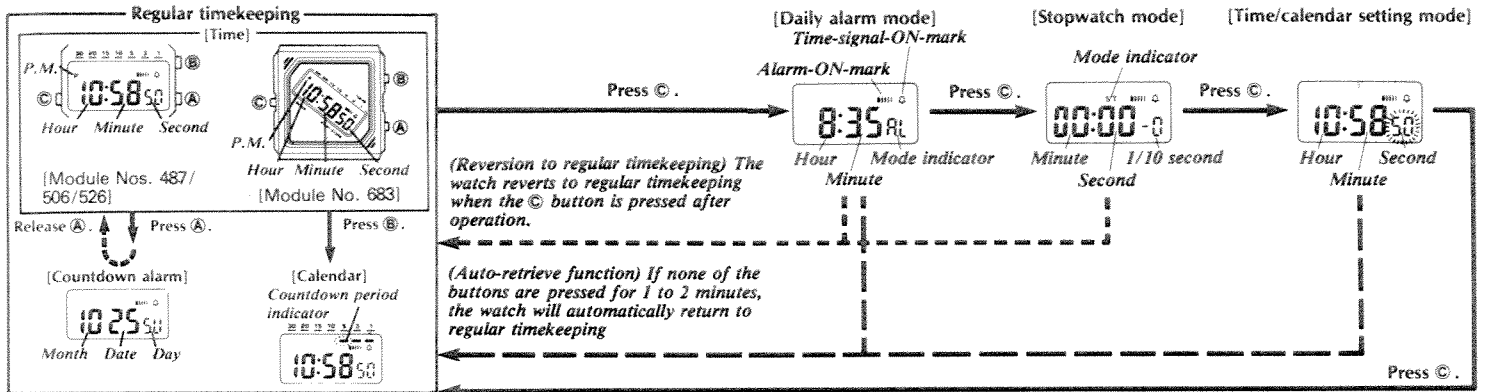

Module No. 487/506/526/683

READING THE DISPLAY

COUNTDOWN ALARM OPERATION

SETTING DAILY ALARM

ON OR OFF SETTING OF DAILY ALARM AND TIME SIGNAL

STOPWATCH OPERATION

SETTING TIME AND CALENDAR