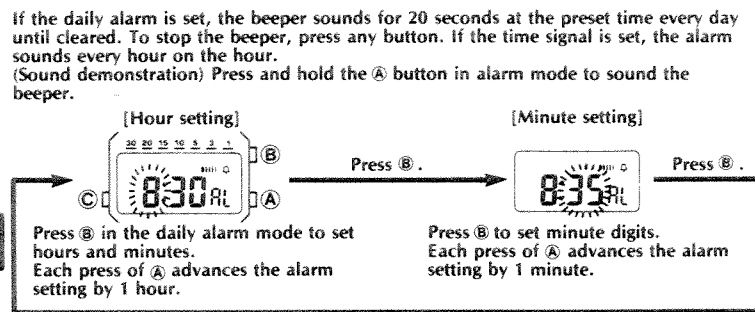

Module No. 487/506/526/683

READING THE DISPLAY

COUNTDOWN ALARM OPERATION

SETTING DAILY ALARM

ON OR OFF SETTING OF DAILY ALARM AND TIME SIGNAL

STOPWATCH OPERATION

SETTING TIME AND CALENDAR