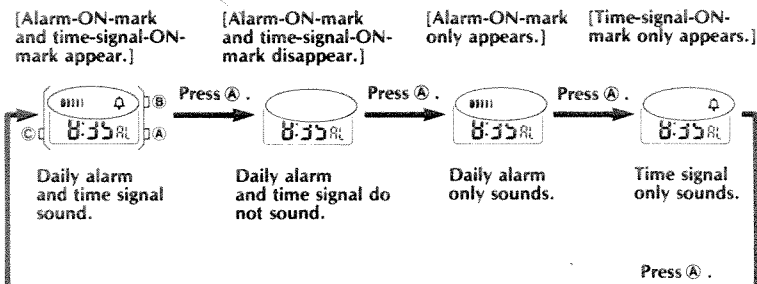

Module No. 487/506/526/683

READING THE DISPLAY

COUNTDOWN ALARM OPERATION

SETTING DAILY ALARM

ON OR OFF SETTING OF DAILY ALARM AND TIME SIGNAL

STOPWATCH OPERATION

SETTING TIME AND CALENDAR