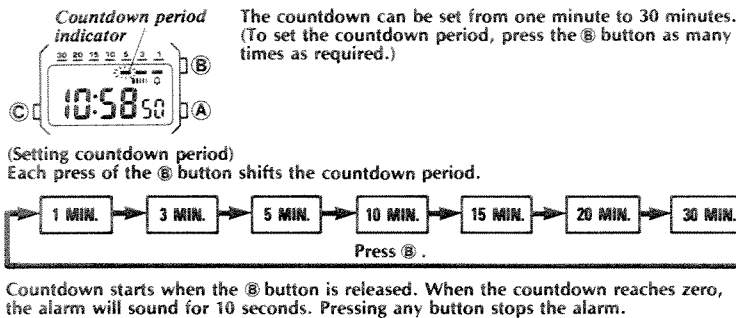

Module No. 487/506/526/683

READING THE DISPLAY

COUNTDOWN ALARM OPERATION

SETTING DAILY ALARM

ON OR OFF SETTING OF DAILY ALARM AND TIME SIGNAL

STOPWATCH OPERATION

SETTING TIME AND CALENDAR