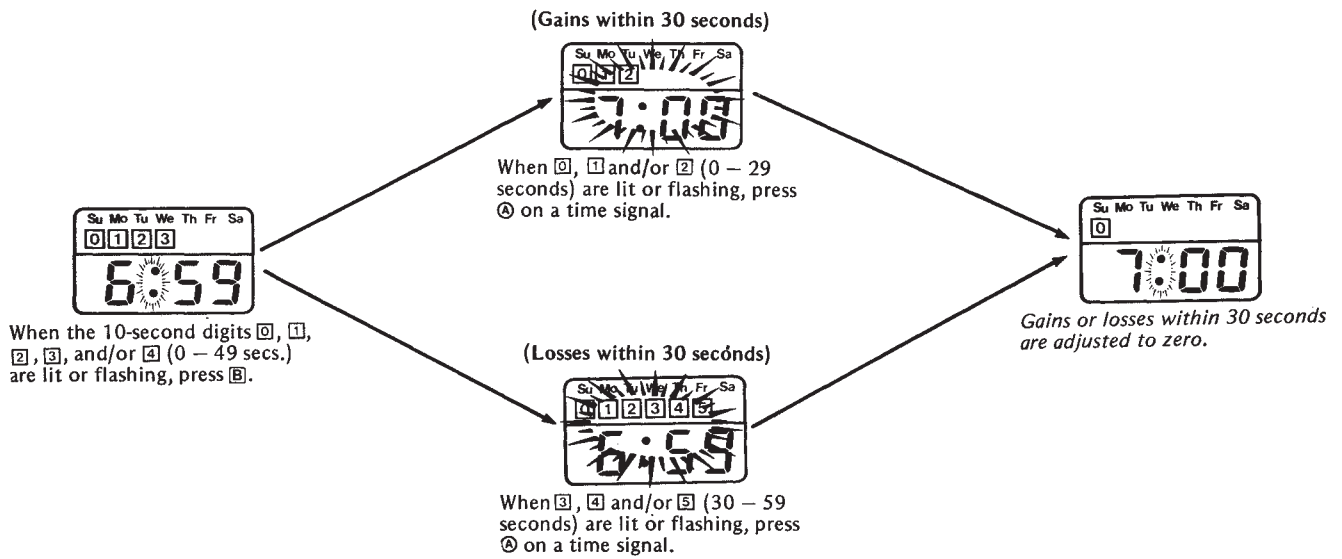

[Reading the display]

[Readjusting errors up to ±30 seconds]

[Setting the time display (Example: 10:58 PM)]

[Setting the calendar display (Example: June 13 Monday)]

Note: As the calendar system is set at 28 days for February, reset March 1 to February 29 in each leap year.