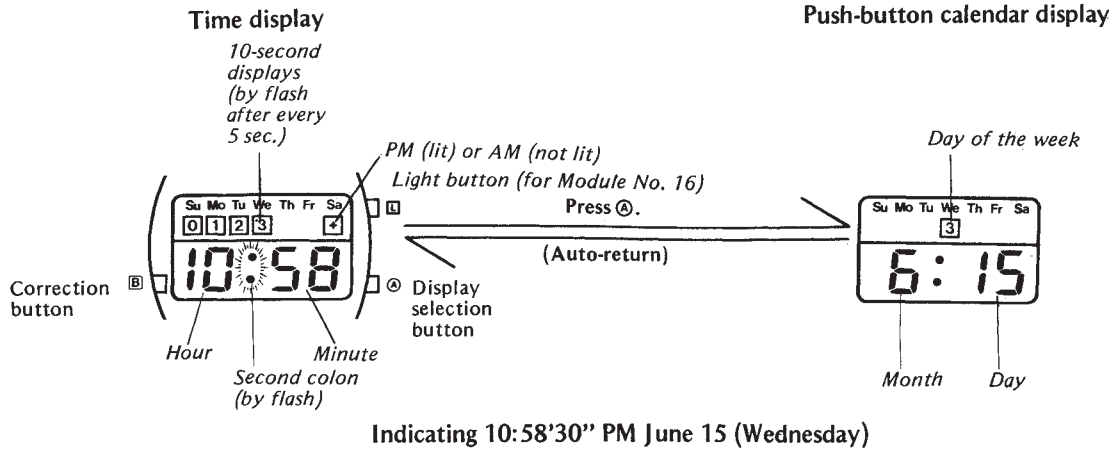

[Reading the display]

[Readjusting errors up to ±30 seconds]

[Setting the time display (Example: 10:58 PM)]

[Setting the calendar display (Example: June 13 Monday)]

Note: As the calendar system is set at 28 days for February, reset March 1 to February 29 in each leap year.