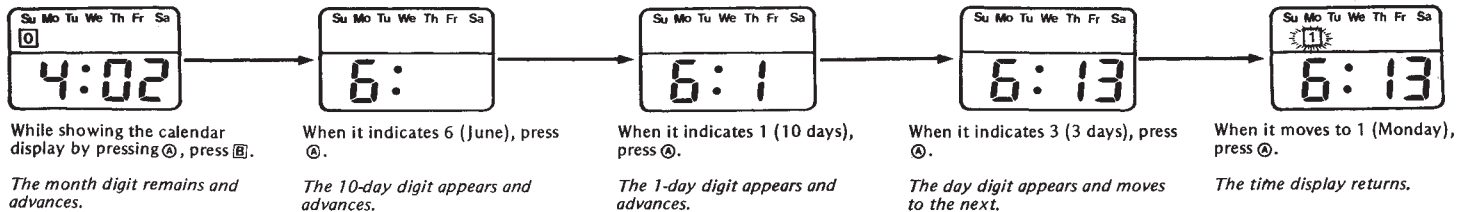

[Reading the display]

[Readjusting errors up to ±30 seconds]

[Setting the time display (Example: 10:58 PM)]

[Setting the calendar display (Example: June 13 Monday)]

Note: As the calendar system is set at 28 days for February, reset March 1 to February 29 in each leap year.