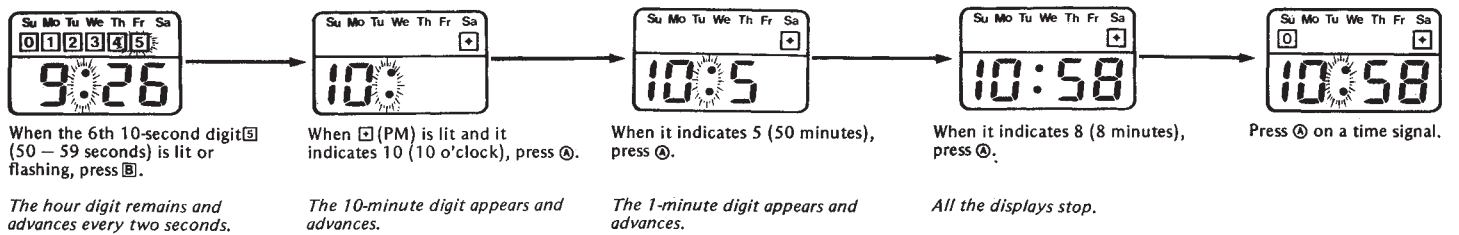

[Reading the display]

[Readjusting errors up to ±30 seconds]

[Setting the time display (Example: 10:58 PM)]

[Setting the calendar display (Example: June 13 Monday)]

Note: As the calendar system is set at 28 days for February, reset March 1 to February 29 in each leap year.